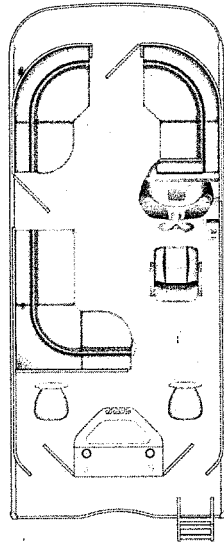

TRIFECTA

AUTHORIZED DEALER

Dennis Dillon RV & Marine

6560 W. Targee St.
Boise ID, 83709
Phone: 208-562-8911
Website: DDRV.com

2021 Trifecta 22TRFC LE

HULL/SERIAL #	MODEL YEAR	LOA	APPROX.WEIGHT
	2021	22' 0"	1915
COLOR		BEAM	FUEL CAPACITY
		8' 6"	27gal

UNIQUE KEY FEATURES

Pictures shown are for reference only and may not match options selected.

MANUFACTURERS SUGGESTED RETAIL PRICE

\$12,533 115 ELPT CT

OPTIONS

22TRFC LE 25" Tubes (Bi-Toons Only)	\$24,631
Premium Vinyl Pkg	\$0
Silver Rail Std	\$0
Victory Red	\$0
Charcoal	\$0
Flagstone	\$0
Victory Red	\$0
STD 20" Shaft Transom	\$0
Gray Pearl Woven	\$0
Bimini With Boot 8.5' x 10'	\$0
Mooring Cover	\$0
Coal	\$0
Mercury	\$0
115 ELPT CT	\$12,533
Water Ready < 150hp	\$971
Mercury Pre-Rig w/Hummingbird	\$1,144
Premium Polymer Helm	\$0
(2) Portable Cupholders	\$236

Additional Options & Considerations

Freight	\$2,500
Prop, Fuel, Orientation	\$500
V&M trailer	\$5,454
Stock # TCM029	\$0

MSRP Sub Total: **\$39,516**

Additional Options & Considerations: **\$8,454**

Total: **\$47,970**